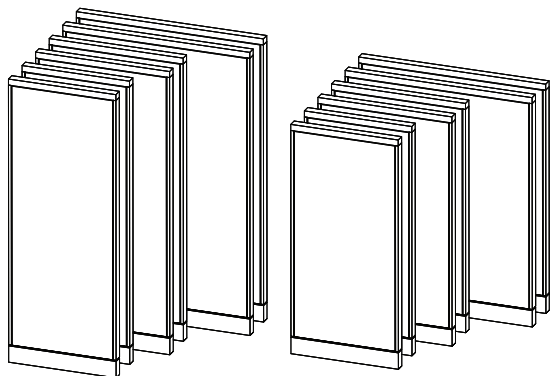

conklinoffice.com

1.800.817.1187

Easy as 1, 2, 3

1

Select to create what you need:

PANELS

Dimensions	SKU	List Price
Avenir 41" x 30" NP Panel	QAPTM4130	\$537
Avenir 41" x 30" P Panel P3	QAPTM4130P3	\$693
Avenir 41" x 42" NP Panel	QAPTM4142	\$643
Avenir 41" x 42" P Panel P3	QAPTM4142P3	\$799
Avenir 53" x 24" NP Panel	QAPTM5324	\$563
Avenir 53" x 24" P Panel P3	QAPTM5324P3	\$719
Avenir 53" x 30" NP Panel	QAPTM5330	\$599
Avenir 53" x 30" P Panel P3	QAPTM5330P3	\$755
Avenir 53" x 42" NP Panel	QAPTM5342	\$768
Avenir 53" x 42" P P3 Panel	QAPTM5342P3	\$924
Avenir 65" x 24" NP Panel	QAPTM6524	\$641
Avenir 65" x 24" P Panel P3	QAPTM6524P3	\$797
Avenir 65" x 30" NP Panel	QAPTM6530	\$686
Avenir 65" x 30" P Panel P3	QAPTM6530P3	\$842
Avenir 65" x 42" NP Panel	QAPTM6542	\$814
Avenir 65" x 42" P Panel P3	QAPTM6542P3	\$970

SURFACES - Thermally-Fused Laminate

Dimensions	SKU	List Price
15" x 30" x 1" Counter top w/brackets	QCWM2442G	\$176
15" x 42" x 1" Counter top w/brackets	QCWM2448G	\$186
24" x 42" x 1" With (1) 2" Grommet	QCWM2442G	\$190
24" x 48" x 1" With (1) 2" Grommet	QCWM2448G	\$200
24" x 60" x 1" With (1) 2" Grommets	QCWM2460G	\$216
24" x 72" x 1" With (2) 2" Grommets	QCWM2472G	\$256
30" x 60" x 1" With (1) 2" Grommets	QCWM3060G	\$266
30" x 72" x 1" With (2) 2" Grommets	QCWM3072G	\$426