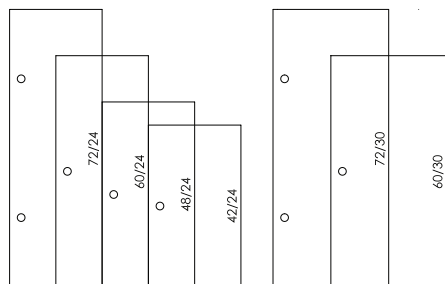

conklinoffice.com

1.800.817.1187

Easy as 1, 2, 3

1

Select to create what you need:

PANELS

Dimensions	SKU	List Price
Avenir 53" x 24" NP Panel	QAPTM5324	\$563
Avenir 53" x 24" P Panel P3	QAPTM5324P3	\$719
Avenir 53" x 30" NP Panel	QAPTM5330	\$599
Avenir 53" x 30" P Panel P3	QAPTM5330P3	\$755
Avenir 53" x 42" NP Panel	QAPTM5342	\$768
Avenir 53" x 42" P Panel P3	QAPTM5342P3	\$924
Avenir 65" x 24" NP Panel	QAPTM6524	\$641
Avenir 65" x 24" P Panel P3	QAPTM6524P3	\$797
Avenir 65" x 30" NP Panel	QAPTM6530	\$686
Avenir 65" x 30" P Panel P3	QAPTM6530P3	\$842
Avenir 65" x 42" NP Panel	QAPTM6542	\$814
Avenir 65" x 42" P Panel P3	QAPTM6542P3	\$970

SURFACES - Thermally-Fused Laminate

Dimensions	SKU	List Price
15" x 30" x 1" With Transaction Top	QCWM2442G	\$226
15" x 42" x 1" With Transaction Top	QCWM2448G	\$289
24" x 42" x 1" With (1) 2" Grommet	QCWM2442G	\$190
24" x 48" x 1" With (1) 2" Grommet	QCWM2448G	\$200
24" x 60" x 1" With (1) 2" Grommets	QCWM2460G	\$261
24" x 72" x 1" With (2) 2" Grommets	QCWM2472G	\$357
30" x 60" x 1" With (1) 2" Grommets	QCWM3060G	\$395
30" x 72" x 1" With (2) 2" Grommets	QCWM3072G	\$438