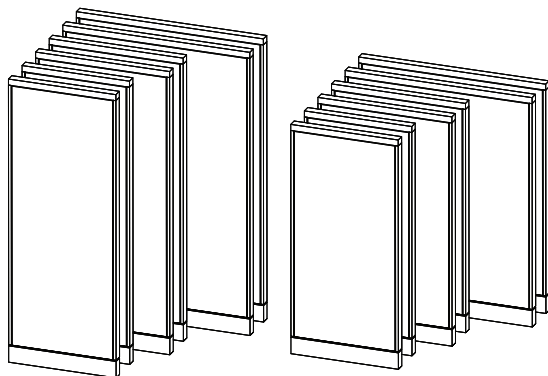

conklinoffice.com

1.800.817.1187

Easy as 1, 2, 3

1

Select to create what you need:

PANELS

Dimensions	SKU	List Price
Avenir 53" x 24" NP Panel	QAPTM5324	\$563
Avenir 53" x 24" P Panel P3	QAPTM5324P3	\$719
Avenir 53" x 30" NP Panel	QAPTM5330	\$599
Avenir 53" x 30" P Panel P3	QAPTM5330P3	\$755
Avenir 53" x 42" NP Panel	QAPTM5342	\$768
Avenir 53" x 42" P Panel P3	QAPTM5342P3	\$924
Avenir 65" x 24" NP Panel	QAPTM6524	\$641
Avenir 65" x 24" P Panel P3	QAPTM6524P3	\$797
Avenir 65" x 30" NP Panel	QAPTM6530	\$686
Avenir 65" x 30" P Panel P3	QAPTM6530P3	\$842
Avenir 65" x 42" NP Panel	QAPTM6542	\$814
Avenir 65" x 42" P Panel P3	QAPTM6542P3	\$970

SURFACES - Thermally-Fused Laminate

Dimensions	SKU	List Price
15" x 30" x 1" With Transaction Top	QCWM2442G	\$226
15" x 42" x 1" With Transaction Top	QCWM2448G	\$289
24" x 42" x 1" With (1) 2" Grommet	QCWM2442G	\$190
24" x 48" x 1" With (1) 2" Grommet	QCWM2448G	\$200
24" x 60" x 1" With (1) 2" Grommets	QCWM2460G	\$261
24" x 72" x 1" With (2) 2" Grommets	QCWM2472G	\$357
30" x 60" x 1" With (1) 2" Grommets	QCWM3060G	\$395
30" x 72" x 1" With (2) 2" Grommets	QCWM3072G	\$438